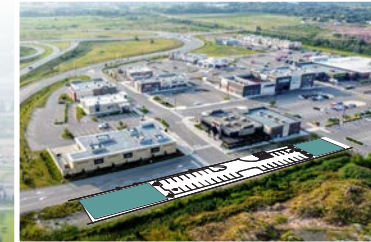

Winona Crossing

1370 S SERVICE RD, HAMILTON • ONTARIO

PenEquity
INC.

QEW
AADT: 112,300

COSTCO
WHOLESALE

metro

Tim Hortons

South Service Rd

TD **SUBWAY** **Wendy's**
OXYGEN **Pita Pit** **Pizza Hut**
YOGA & FITNESS **STREET GRILL** **barBURRITO**

DOLLARAMA **BulkBarn** **KELSEYS** **carter's** **kids & COMPANY**
BURGER KING **original ROADHOUSE**

TURTLE JACK'S **RBC** **LCBO** **BMO**
SleepCountry **Great Clips** **Starbucks**

Fifty Rd

178,000 SF

ANCHORS:
METRO - TD
LCBO - RBC - BMO
DOLLARAMA

LEASING CONTACT: EUNICE SMITH • 437-928-4254 • esmith@penequity.com

Winona Crossing

1370 S SERVICE RD, HAMILTON • ONTARIO

AADT: 112,300

LEGEND

- Leased
- Under Negotiation
- Available (Future Bldg.)
- Available (Built)
- P Pylon Sign Location

Lands Hatched in BLACK above do not form part of the Shopping Centre