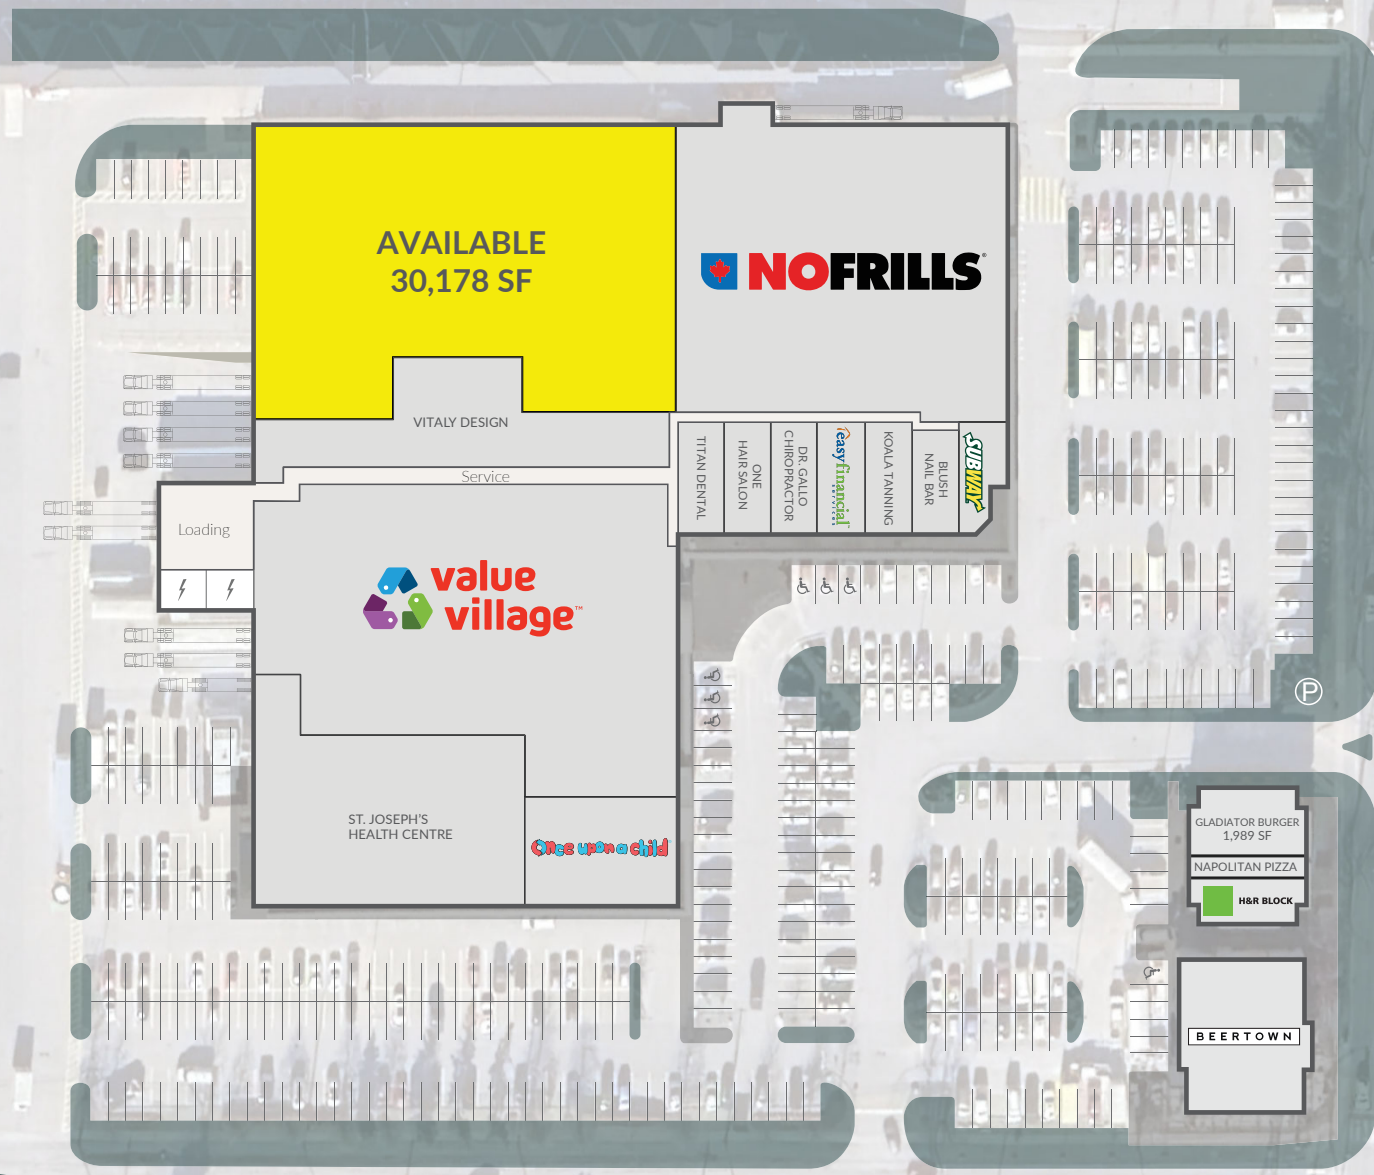

PenEquity
INC.

TITAN PLAZA

Islington Ave. & Titan Rd, Toronto, ON

LEGEND

- Leased
- Under Negotiation
- Available (Future Bldg.)
- Available (Built)
- Pylon Sign Location P

ISLINGTON AVENUE

TITAN ROAD

Proudly managed on behalf of: